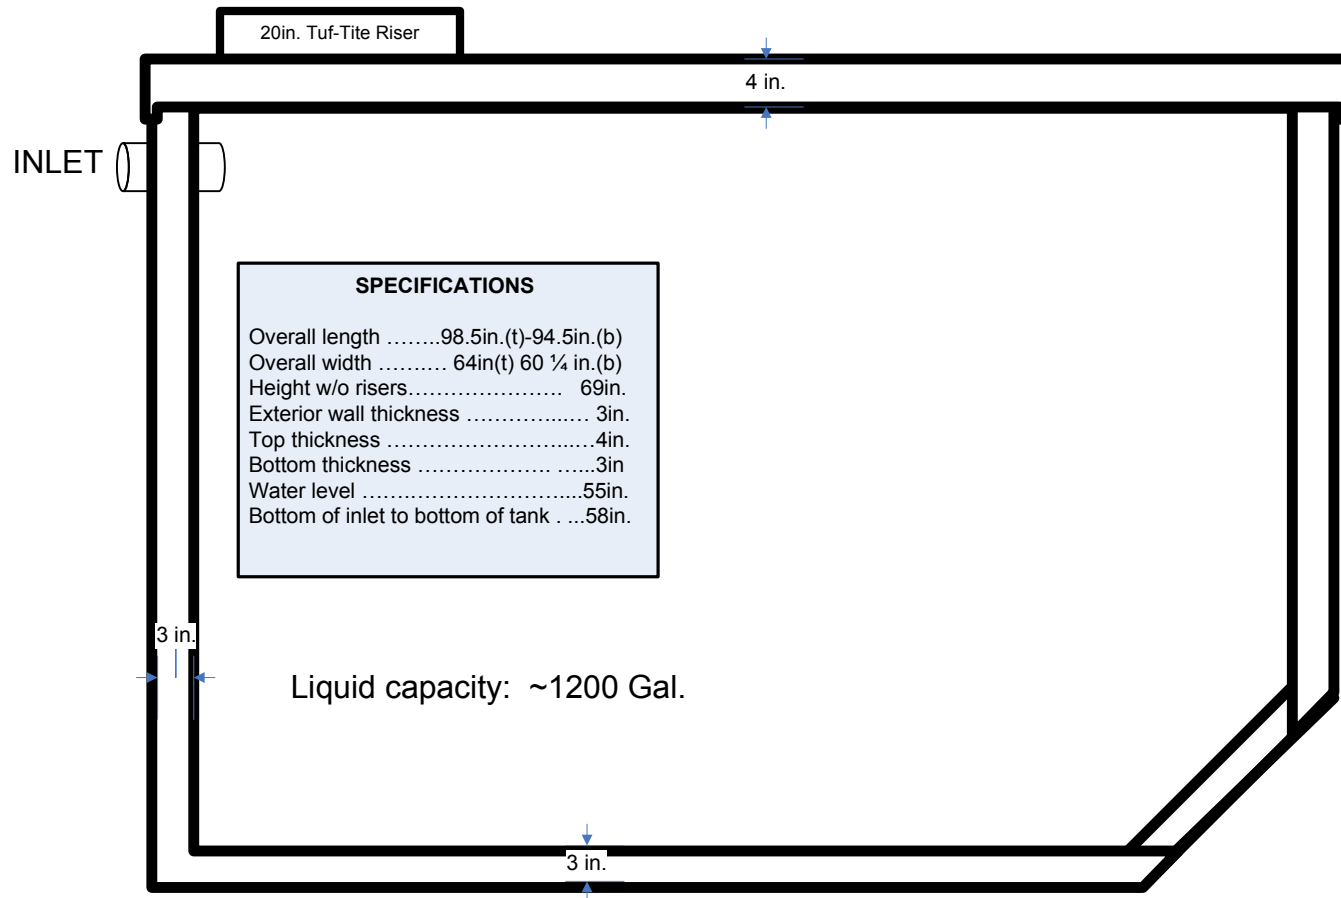

Quality Concrete Products 1000 Gallon Pump Tank

(angle of the walls not shown)