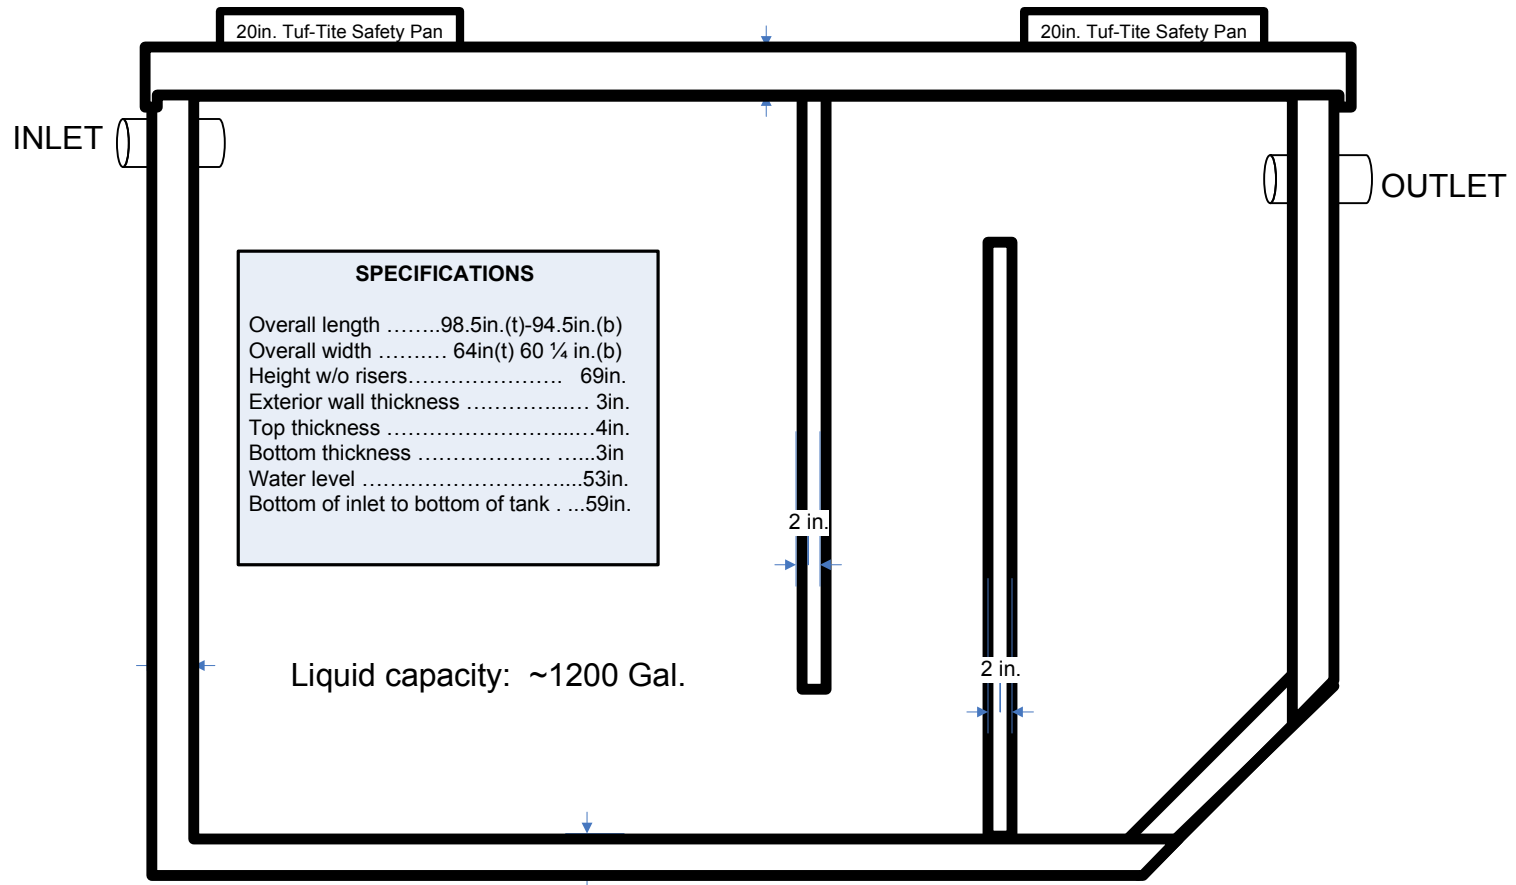

8/7/2009

Quality Concrete Products 1200 Gallon Grease Trap

(angle of the walls not shown)