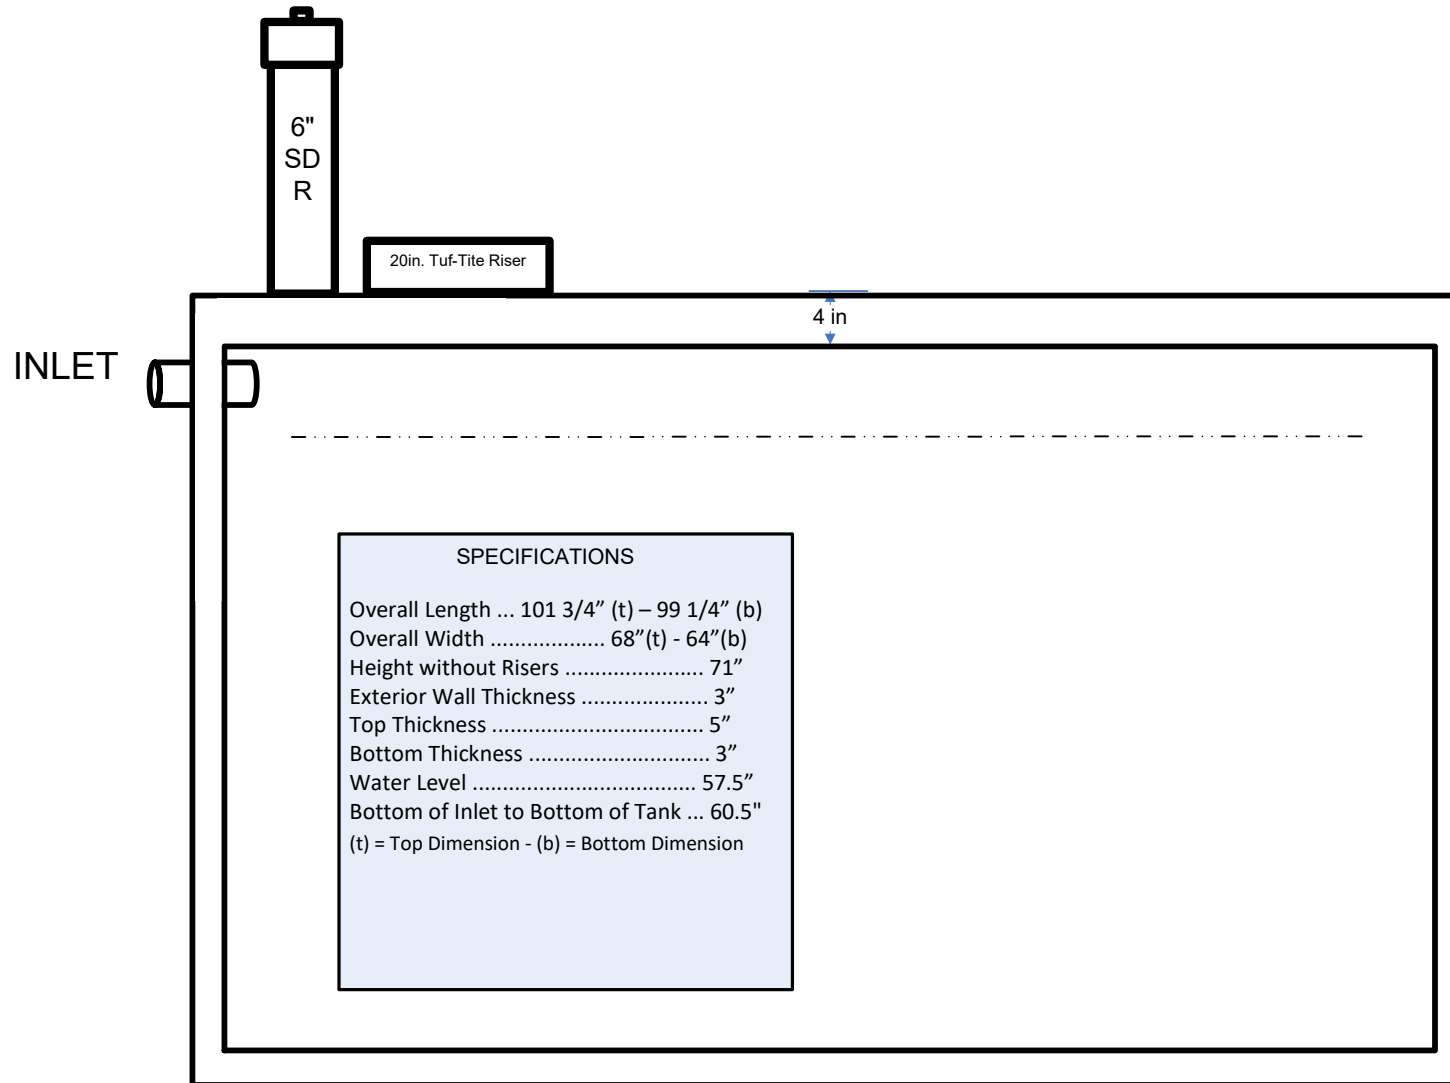

# Quality Concrete Products QCP 1200 Pump Tank

12/5/2017

(angle of the walls not shown)