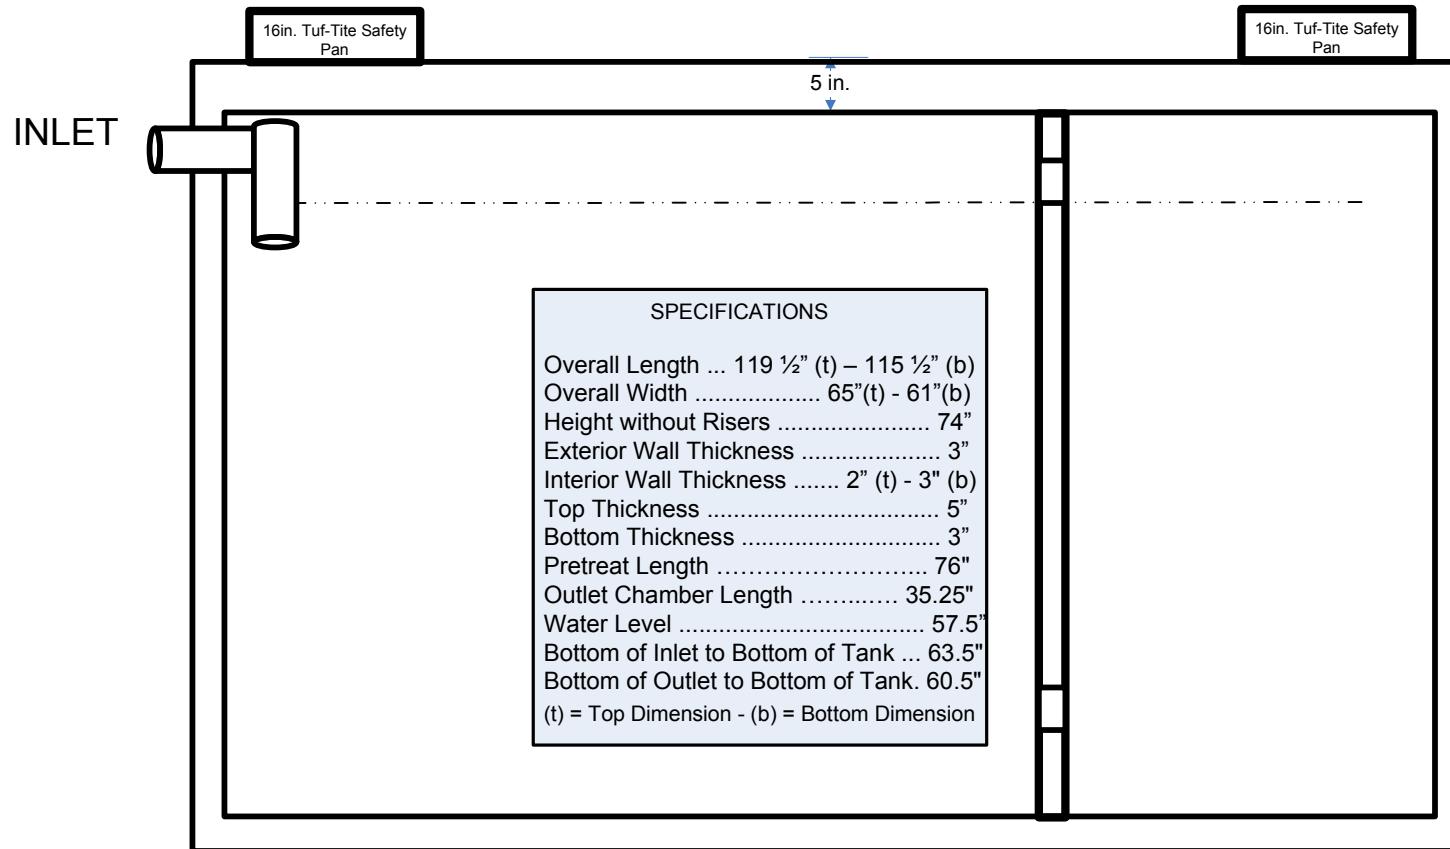

## QCP 1500 Pump

(1000 x 500-Gallon Compartments)

8/24/2011

(angle of the walls not shown)