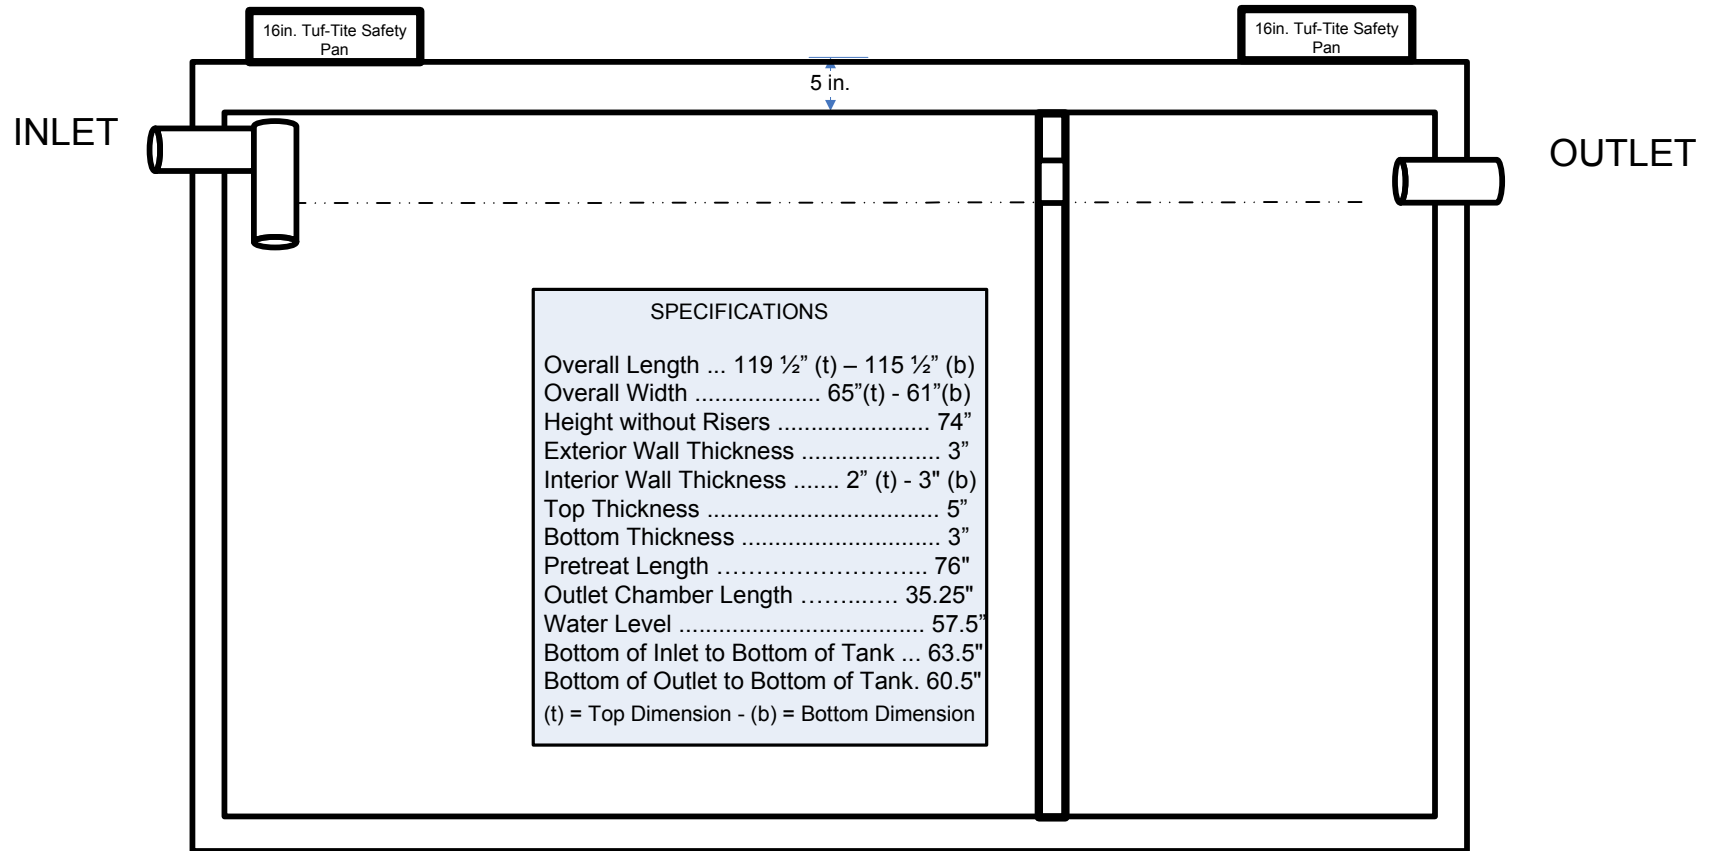

Quality Concrete Products
QCP 1500DC
(1000 x 500-Gallon Compartments)

6/27/2011

(angle of the walls not shown)