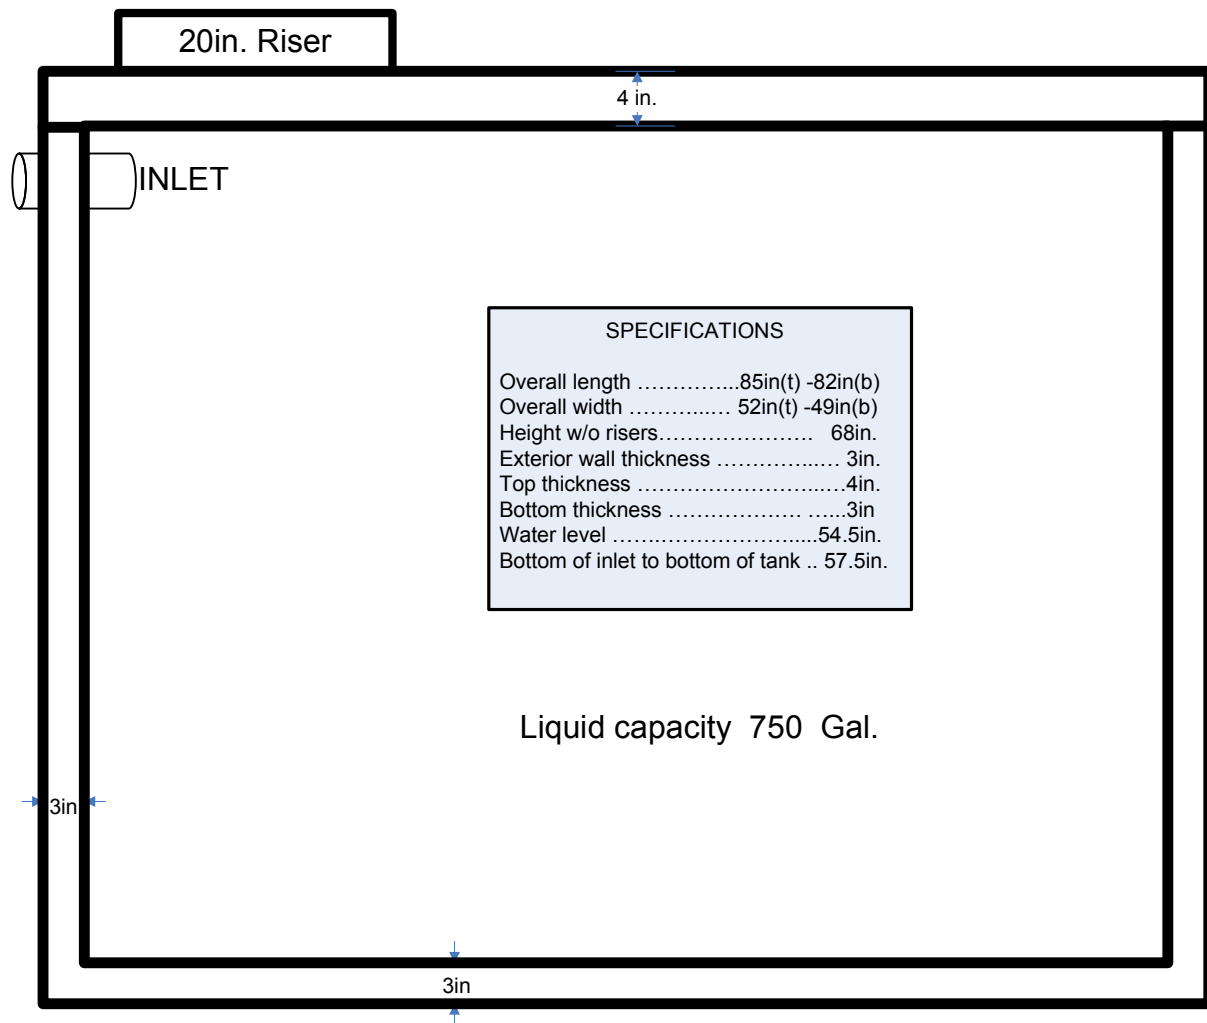

Quality Concrete Products 750 Gallon Pump Tank

12/6/2009

(angle of the walls not shown)