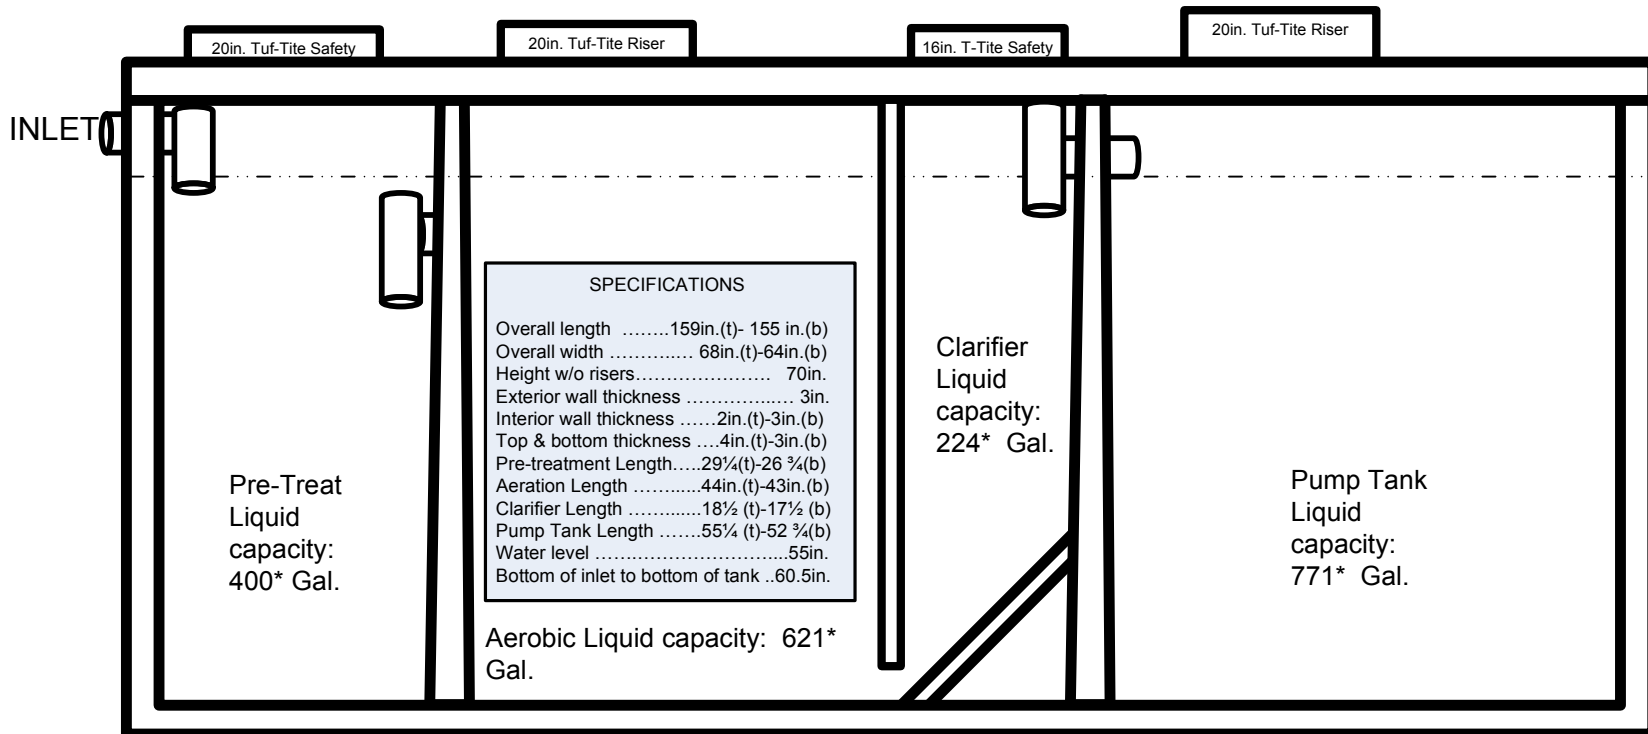

Quality Concrete Products
 Pro Flo 500SLPT2
 (with 771 Pump Tank)

1/26/2012

(angle of the walls not shown)