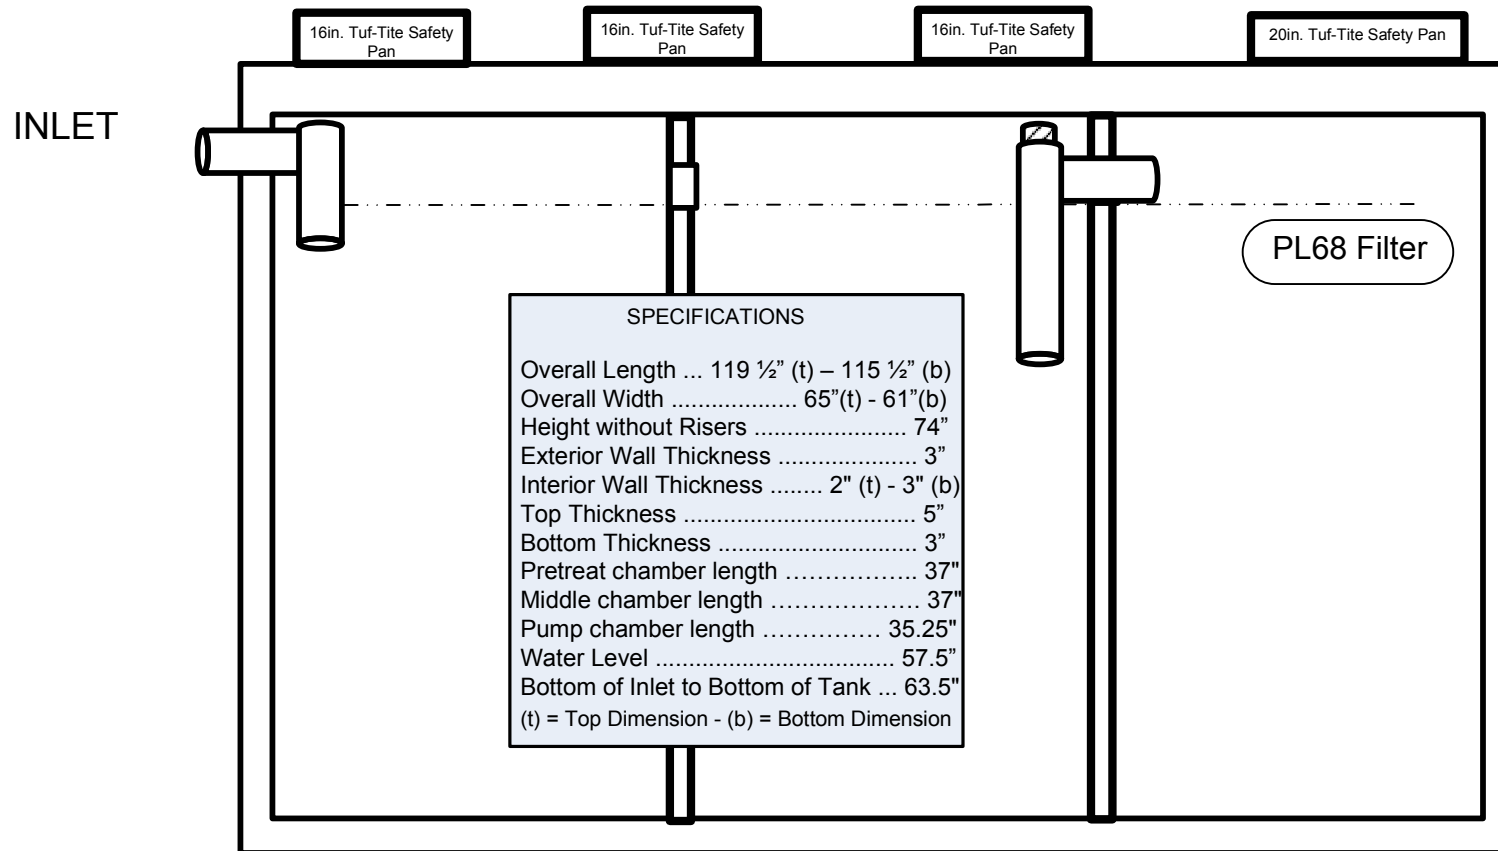

## QLPD5/5/5

(3 x 500-Gallon Compartments)

8/12/2011

(angle of the walls not shown)